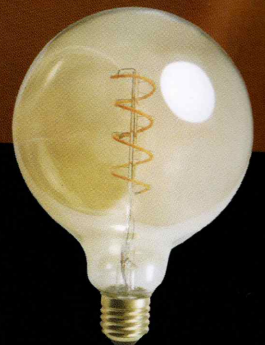

Filament lamp

A60

ST64

G125

CE Approved

Dimmable 220-240V

220-240V

15000 hrs

E28

Part Number	Beam Angles	CCT	Lm(Typ.)
FILA60-04F20xx1	Flood	2000K	230
FILST64-04F20xx1			
FILG125-04F20xx1			
FILT28-04F20xx1			

Notes: 1. The photometric datas were measured at initial state. (TA=25°C)
2. Specifications are subject to change without notice. Please refer to the datasheets for final specifications.

Dimmable 110-130V

110-130V

15000 hrs

E26

Part Number	Beam Angles	CCT	Lm(Typ.)
FILA60-04F20xx2	Flood	2000K	230
FILST64-04F20xx2			
FILG125-04F20xx2			
FILT28-04F20xx2			

Notes: 1. The photometric datas were measured at initial state. (TA=25°C)
2. Specifications are subject to change without notice. Please refer to the datasheets for final specifications.