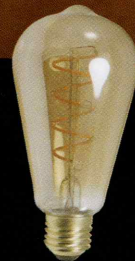

Filament lamp

A60

ST64

G125

CE Approved

Dimmable 220-240V

220-240V

15000 hrs

E28

Part Number	Beam Angles	CCT	Lm(Typ.)
FILA60-04F20xx1	Flood	2000K	230
FILST64-04F20xx1			
FILG125-04F20xx1			
FILT28-04F20xx1			

Notes: 1. The photometric datas were measured at initial state. (TA=25°C)
2. Specifications are subject to change without notice. Please refer to the datasheets for final specifications.

Dimmable 110-130V

110-130V

15000 hrs

E26

Part Number	Beam Angles	CCT	Lm(Typ.)
FILA60-04F20xx2	Flood	2000K	230
FILST64-04F20xx2			
FILG125-04F20xx2			
FILT28-04F20xx2			

Notes: 1. The photometric datas were measured at initial state. (TA=25°C)
2. Specifications are subject to change without notice. Please refer to the datasheets for final specifications.